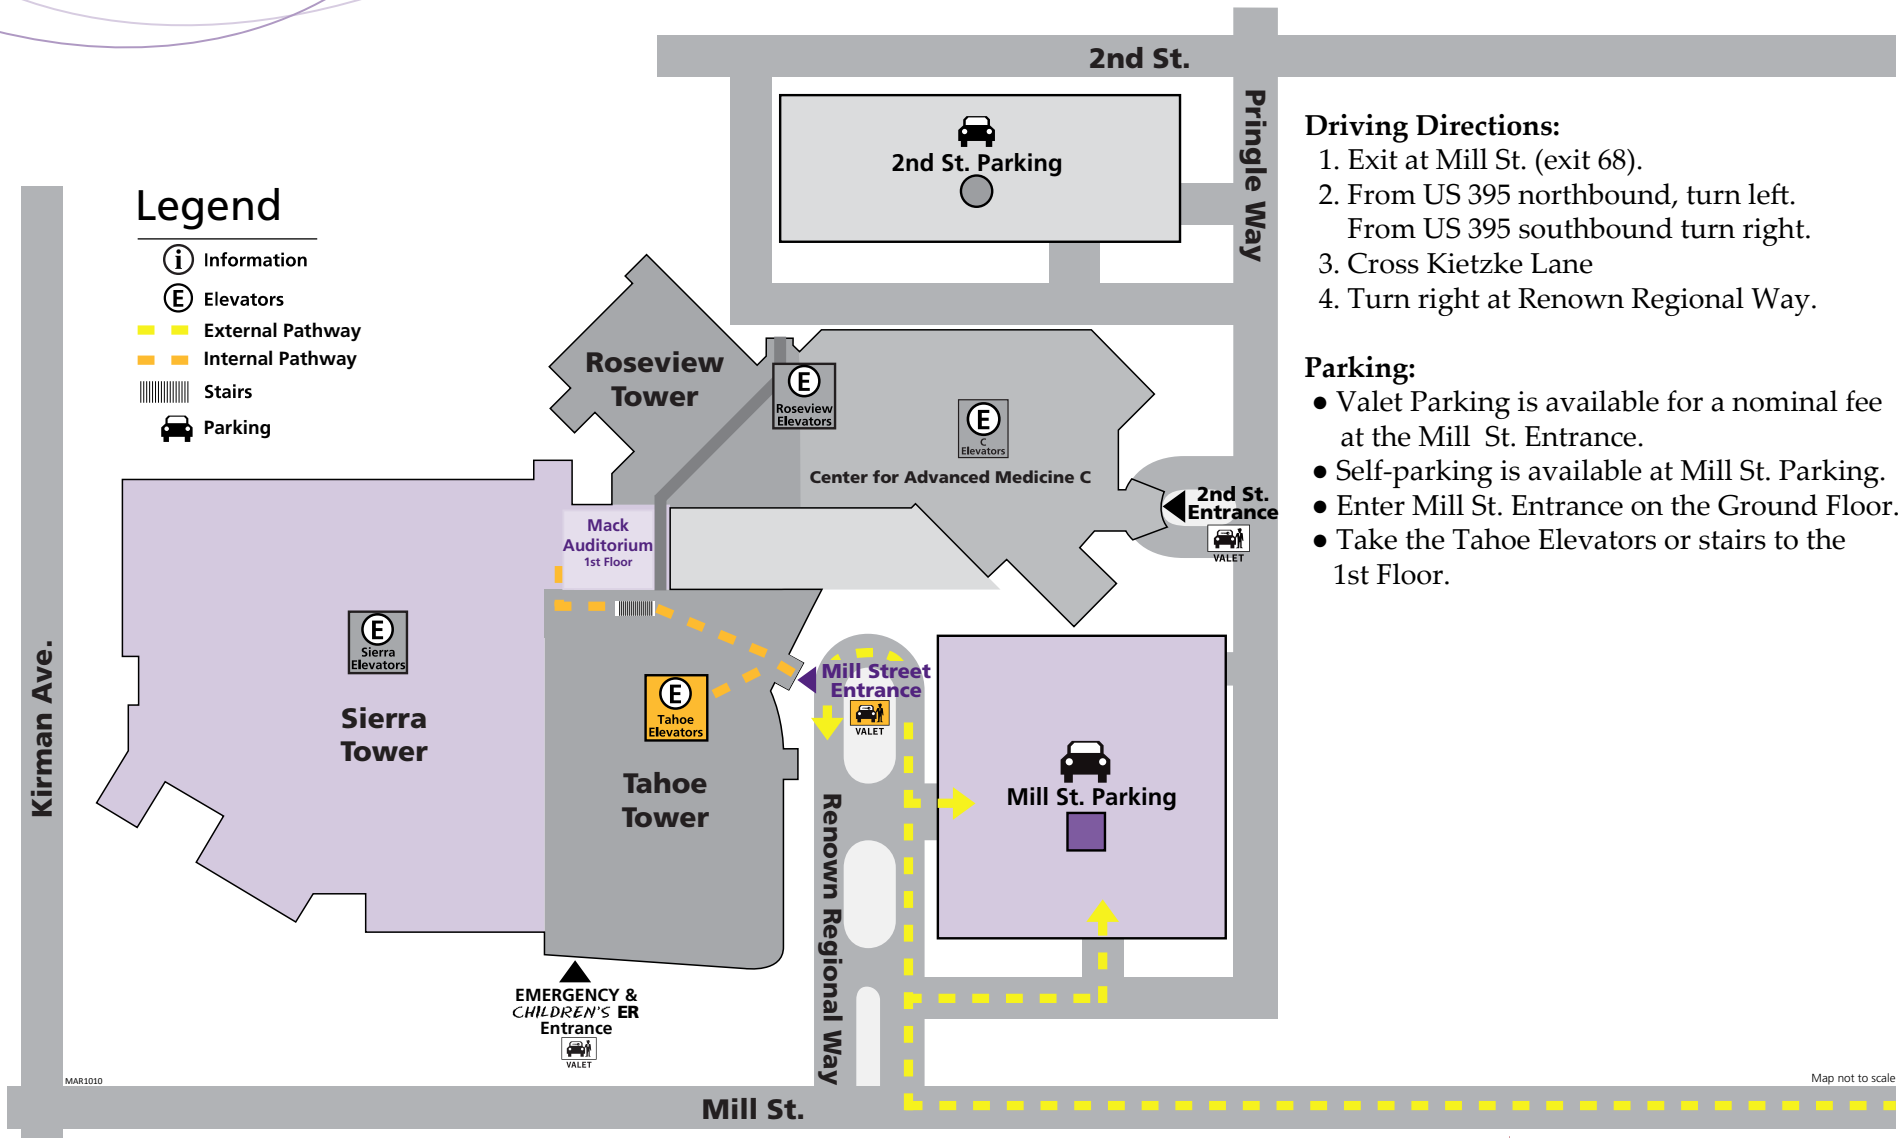

Directions to Mack Auditorium

Driving Directions:

1. Exit at Mill St. (exit 68).
2. From US 395 northbound, turn left.
From US 395 southbound turn right.
3. Cross Kietzke Lane
4. Turn right at Renown Regional Way.

Parking:

- Valet Parking is available for a nominal fee at the Mill St. Entrance.
- Self-parking is available at Mill St. Parking.
- Enter Mill St. Entrance on the Ground Floor.
- Take the Tahoe Elevators or stairs to the 1st Floor.