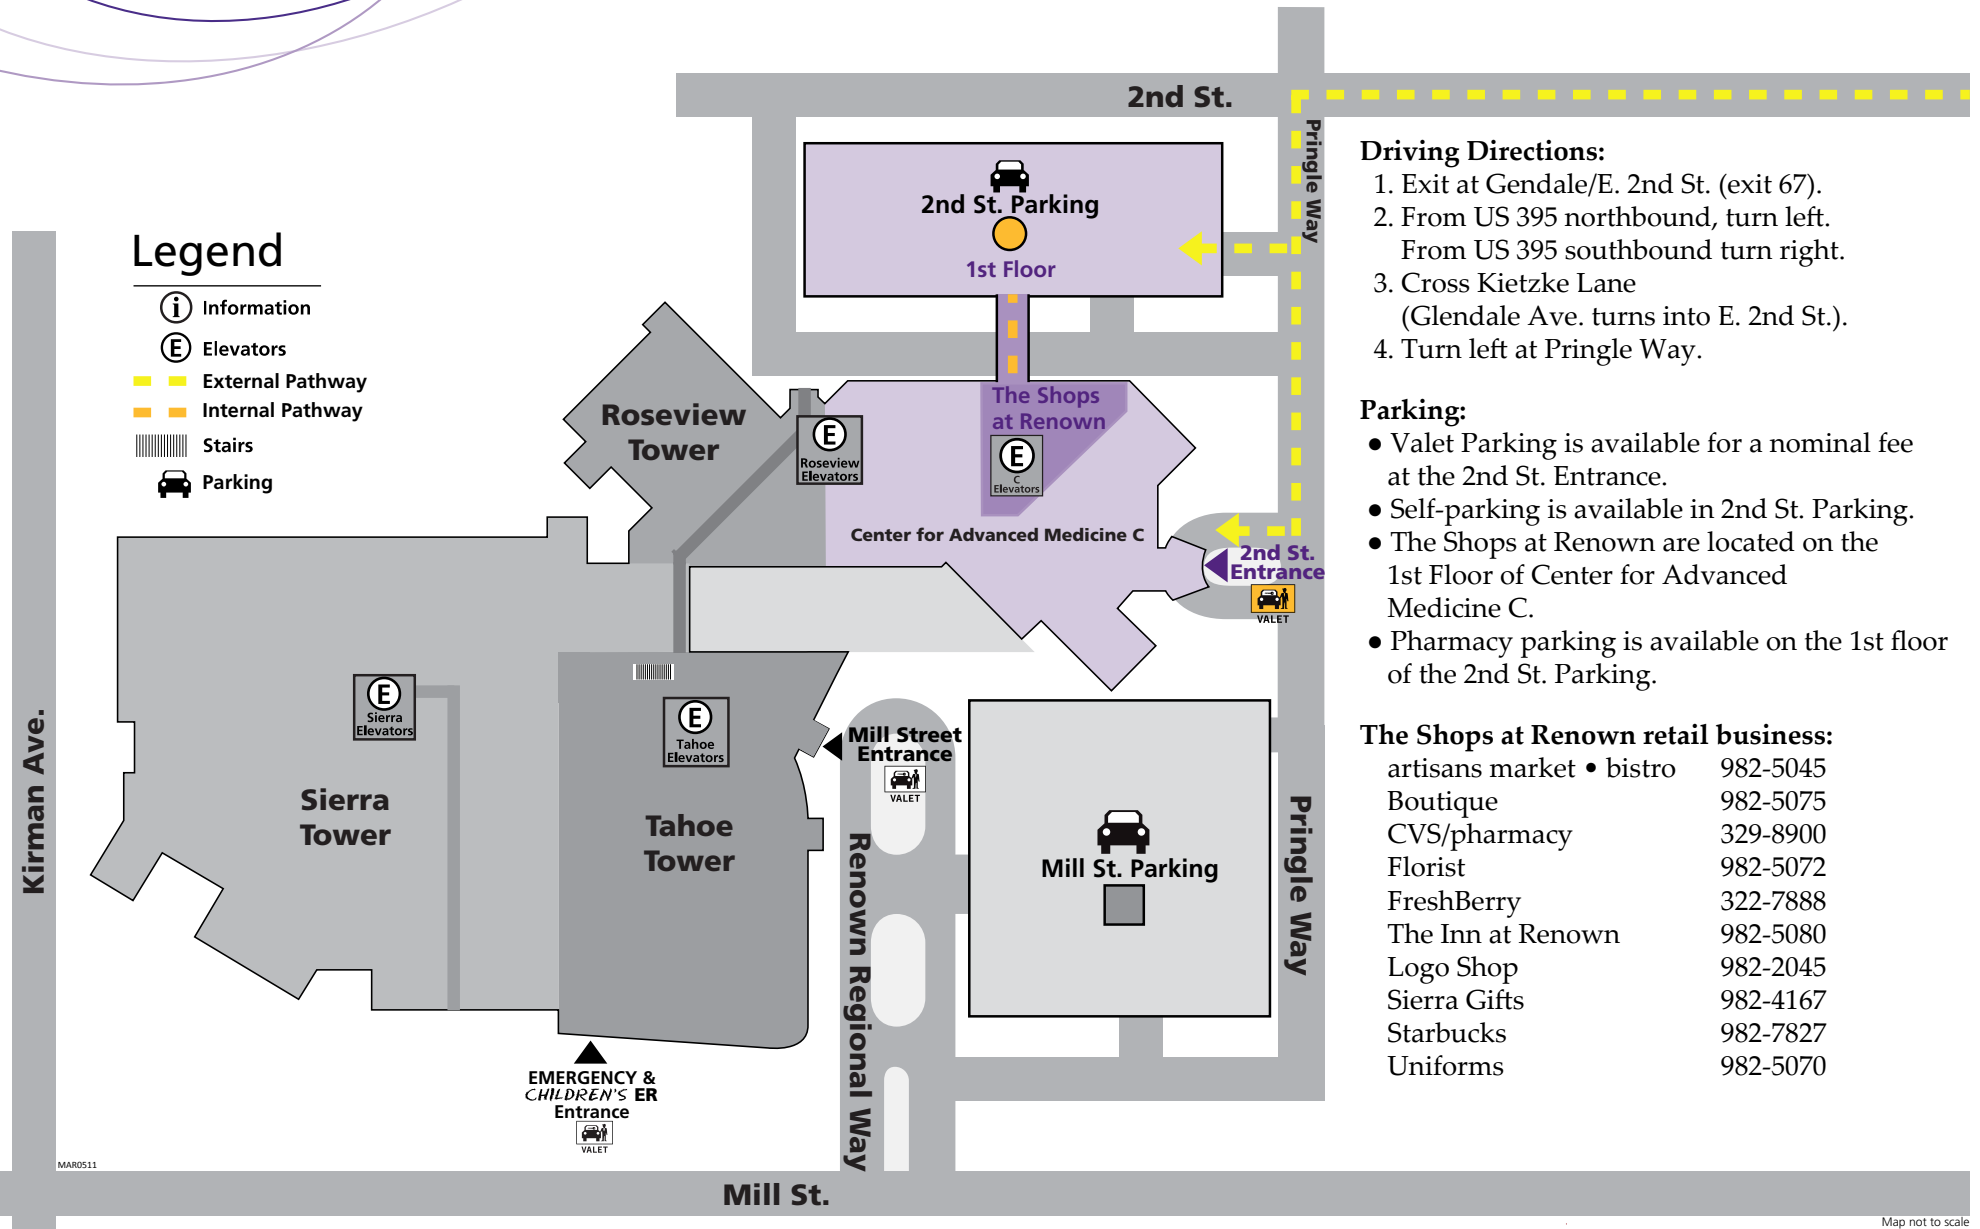

Directions to The Shops at Renown

Legend

-  Information
-  Elevators
-  External Pathway
-  Internal Pathway
-  Stairs
-  Parking

Driving Directions:

1. Exit at Gendale/E. 2nd St. (exit 67).
2. From US 395 northbound, turn left.
From US 395 southbound turn right.
3. Cross Kietzke Lane
(Glendale Ave. turns into E. 2nd St.).
4. Turn left at Pringle Way.

Parking:

- Valet Parking is available for a nominal fee at the 2nd St. Entrance.
- Self-parking is available in 2nd St. Parking.
- The Shops at Renown are located on the 1st Floor of Center for Advanced Medicine C.
- Pharmacy parking is available on the 1st floor of the 2nd St. Parking.

The Shops at Renown retail business:

artisans market • bistro	982-5045
Boutique	982-5075
CVS/pharmacy	329-8900
Florist	982-5072
FreshBerry	322-7888
The Inn at Renown	982-5080
Logo Shop	982-2045
Sierra Gifts	982-4167
Starbucks	982-7827
Uniforms	982-5070